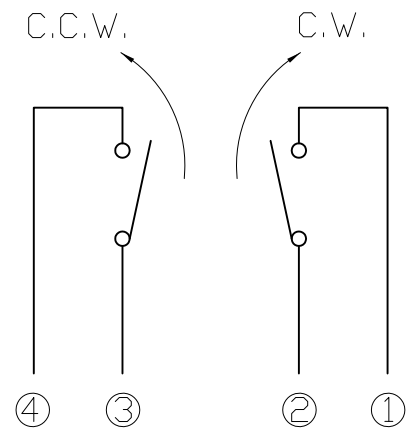

P.C.B.MOUNTING DETAIL

LJV 东莞市林积为实业投资有限公司
Dongguan LJV Industry Investments Co., Ltd

TOL. UNLESS OTHERWISE SPEC.		ISSU.	DATE	REVISION		Design
BASIC DIMENSIONS		TOL.	00	2012-07-29	ORIGINAL DRAWING	
$L \leq 10$		± 0.3	01			
$10 < L$		± 0.5	02			
$100 \leq L$		± 0.8	03			
ANGLE		$\pm 5^\circ$	04			
MODEL: RS1260ED1-V01			VERSION	DRAW	CHKD	APPD
			A0			
DRAWING NO: PR-RS126-001			第 1 页			

SCALE

UNIT

3:1

mm